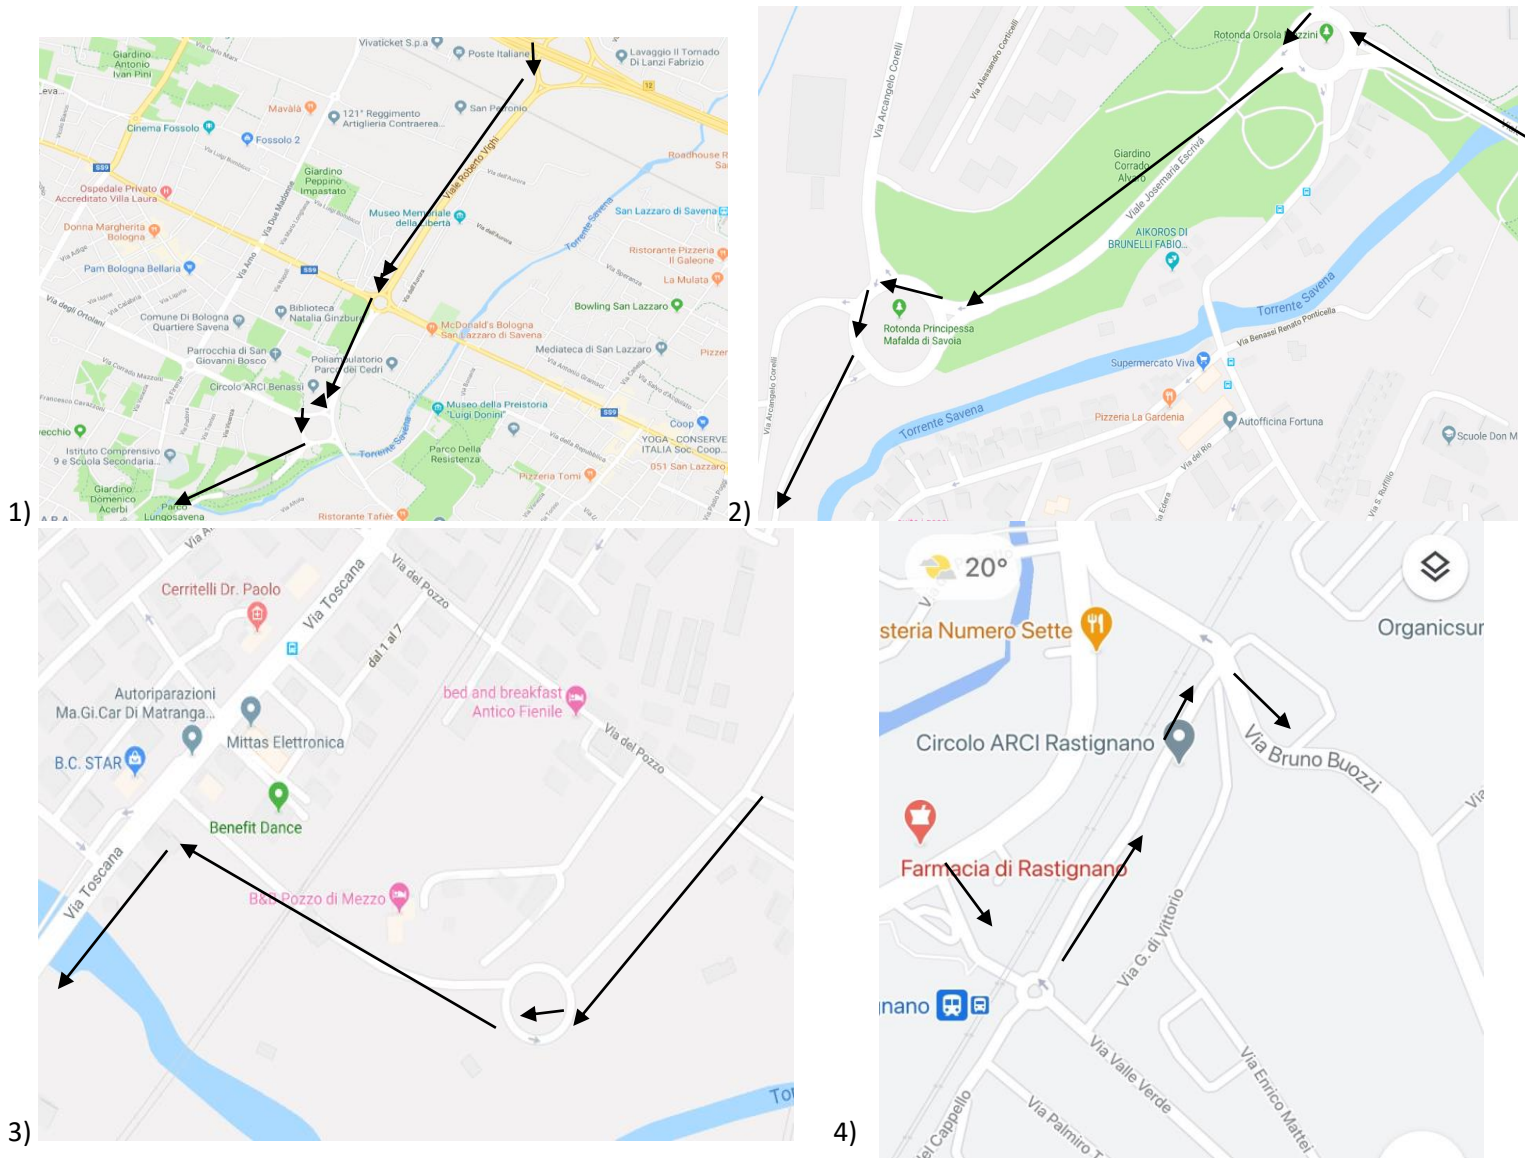

Via Madre Teresa di Calcutta, 15/17  
40068 San Lazzaro di Savena, Bologna (BO) – Italy  
Ufficio: +39 051 626 4151 Sara

**How to reach us (attention point n.4)**

**NEW GPS POINT: Via Valle Verde (Rastignano / Pianoro – BO)**

Take the exit n.12 of the ring road – Bologna quartiere Mazzini – SP5 della Futa and take the 1st exit on the right, going straight to Viale Roberto Vighi; at the roundabout take the 2<sup>nd</sup> exit for Via Cavina. Go straight on and at roundabout “Verenina Grazia” take the 2<sup>nd</sup> exit to go on Viale Lungosavena. Go ahead to the little roundabout “Orsola Mezzini” and then take the 3<sup>rd</sup> exit and go on Viale Josemaria Escrivà; go straight on and reach roundabout “Principessa Mafalda di Savoia”, then take the 3<sup>rd</sup> exit, following indications for Pianoro. At the next roundabout take the 1<sup>st</sup> exit and at the traffic light turn left in Via Toscana. Go straight for about 1,4 km and at the traffic light turn left in Via Valle Verde (under the train station), then take the 3<sup>rd</sup> exit for Via G. di Vittorio. Go straight till at the top of the climb and at the cross turn right to keep Via Bruno Buozzi. Go straight and turn left at the 3<sup>rd</sup> way you find to keep Via Madre Teresa di Calcutta. Go straight for about 100 mt and you’ll find us on the left.